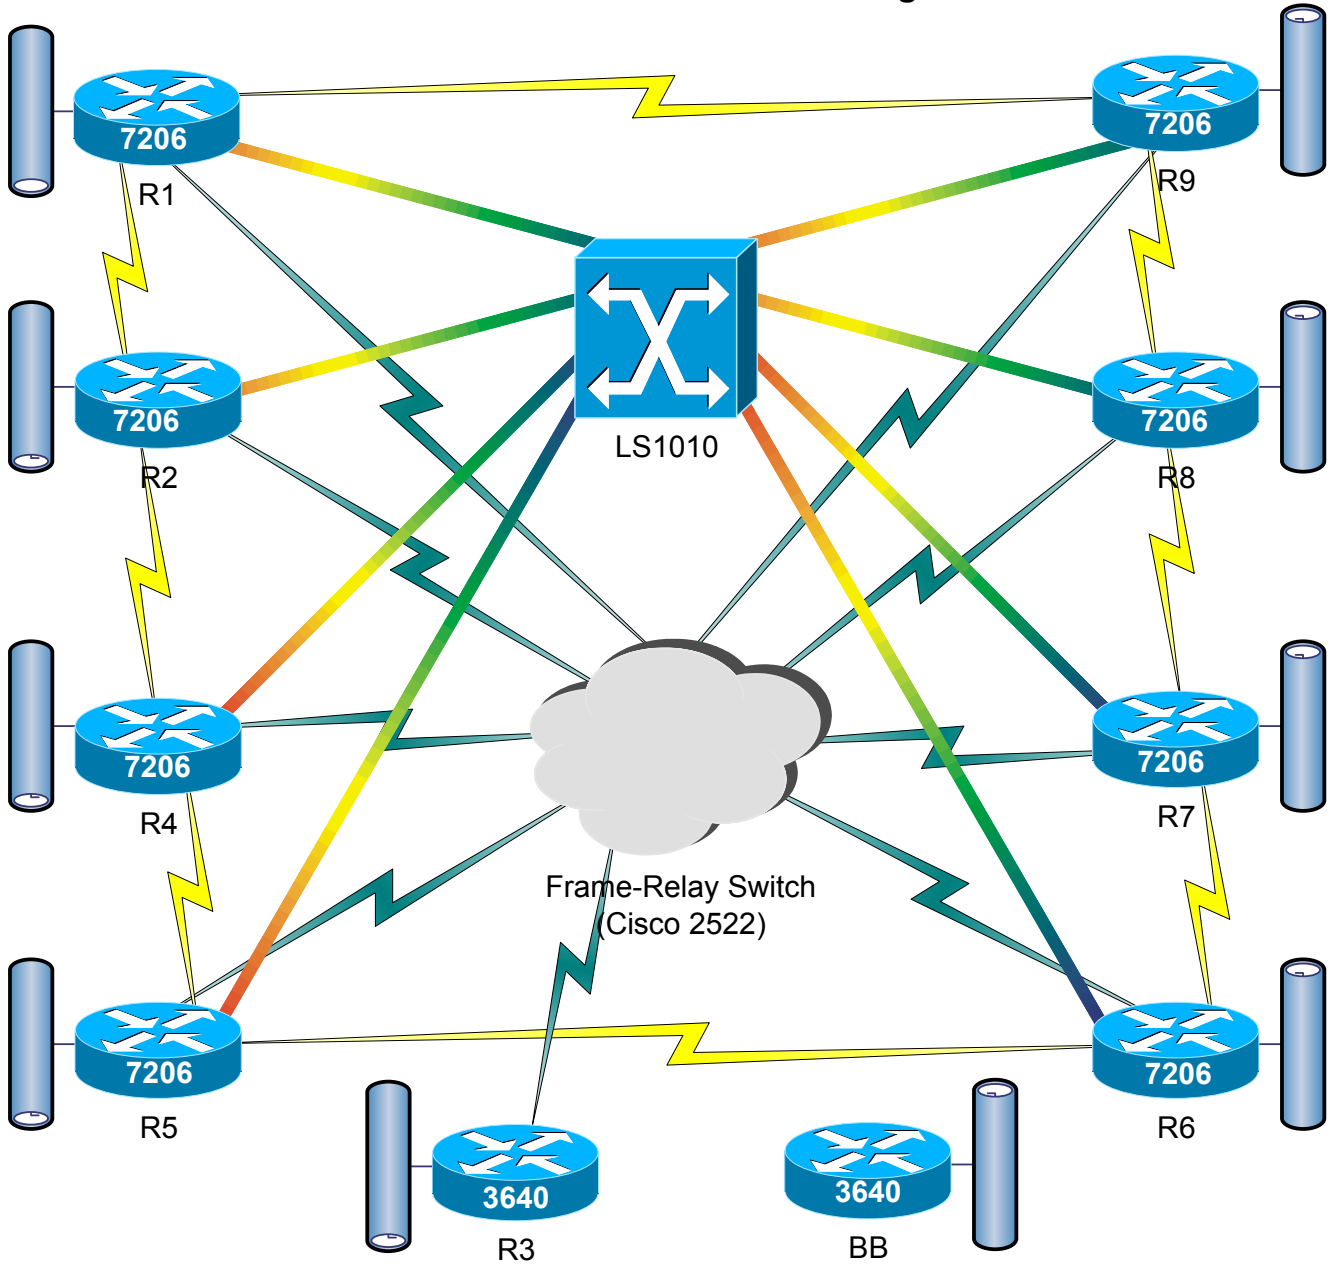

Service Provider 7200/ATM vRack – Running 12.2S-Train

Serial Connections

R1 S4/2 → R2 S4/3
 R2 S4/2 → R4 S4/3
 R4 S4/2 → R5 S4/3
 R5 S4/2 → R6 S4/3
 R6 S4/2 → R7 S4/3
 R7 S4/2 → R8 S4/3
 R8 S4/2 → R9 S4/3
 R9 S4/2 → R1 S4/3

ATM Connections

R1 ATM1/0 → LS1010 ATM0/0/0
 R2 ATM1/0 → LS1010 ATM0/0/1
 R4 ATM1/0 → LS1010 ATM0/0/2
 R5 ATM1/0 → LS1010 ATM0/0/3
 R6 ATM1/0 → LS1010 ATM0/1/0
 R7 ATM1/0 → LS1010 ATM0/1/1
 R8 ATM1/0 → LS1010 ATM0/1/2
 R9 ATM1/0 → LS1010 ATM0/1/3

Frame Connections

R1 S4/0 → FRS S0
 R2 S4/0 → FRS S1
 R3 S1/0 → FRS S2
 R4 S4/0 → FRS S3
 R5 S4/0 → FRS S4
 R6 S4/0 → FRS S5
 R7 S4/0 → FRS S6
 R8 S4/0 → FRS S7
 R9 S4/0 → FRS S8